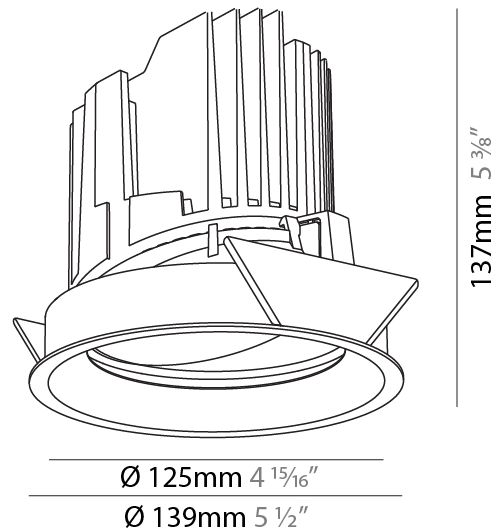

PHYSICAL

Shape: Round
Diameter (mm): 139
Diameter (in): 5 1/2
Height (mm): 137
Height (in): 5 3/8
Ceiling Thickness (mm): 10 / 12.5 / 15
Ceiling Thickness (in): 3/8 or 1/2 or 9/16
Min. Recessing Depth (mm): 150
Min. Recessing Depth (in): 5 7/8
Light Distribution: Adjustable / Downlight
Weight (kg): 0.805
Weight (lbs): 1.77
Fixture Finish: SSR / BKV / CWI / CRY / HAB / UFT / ITA / RUA / FTG / MYG / LOD / PUS / FRO / FUP / KIA / POP / BLS / SPG / MEY / GOH / GUM / CHC / COM / ABZ / JAG / OBR / MOS / ROR
Fixture Material: Aluminum Die Cast
Cut-out Measurements: 130mm / 5 1/8"

ELECTRICAL

Lamp Type: LED (Zhaga Standard)
Input Wattage (W): 13.2 / 16.5
Total Output Wattage (W): 12 / 14
Dimming: Tri-Mode (Non-Dimming and Phase Dimming (120Vac only) and 0-10V Dimming)
Driver Included: No
Driver Location: Recessed Housing
Driver Type: Constant Current - Universal
Driver Class: Class 2
Housing: See components
Input Voltage (V): 120 - 277
Constant Current (MA): 350

LED

Number of LEDs: 1
Color Temperature (°K): 2700 / 3000 / 3500 / 4000
Max. Delivered Lumen (lm): 870 / 970 / 1039 / 1060
Nominal Lumen (lm): 960 / 1070 / 1156 / 1180
CRI: >90 CRI
Efficiency (%): 0.905
Lamp Life (hrs): 50000

OPTICAL

Reflector°: 10
Optic°: Lens Pack - No Lens
Adjustability: Rotational 355°; Tilt 30°

RATINGS AND CERTIFICATIONS

Certified By: CSA Certified to UL and CSA Standards
IP rating: IP20