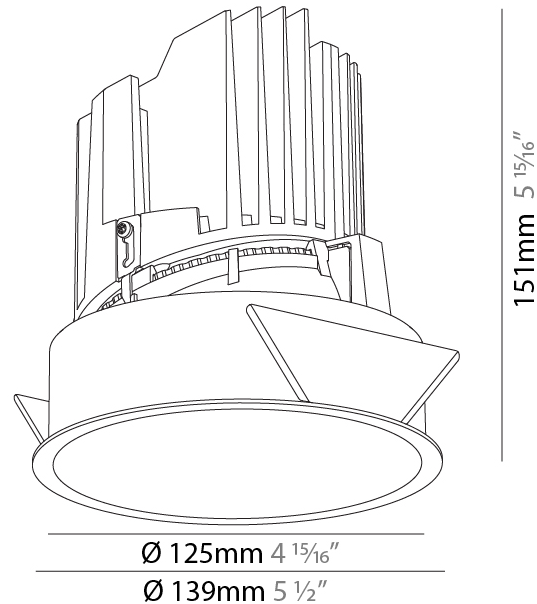

PHYSICAL

Shape: Round
Diameter (mm): 139
Diameter (in): 5 1/2
Height (mm): 151
Height (in): 5 15/16
Ceiling Thickness (mm): 10 / 12.5 / 15
Ceiling Thickness (in): 3/8 or 1/2 or 9/16
Min. Recessing Depth (mm): 170
Min. Recessing Depth (in): 6 11/16
Light Distribution: Downlight
Weight (kg): 0.921
Weight (lbs): 2.03
Fixture Finish: SSR / BKV / CWI / CRY / HAB / UFT / ITA / RUA / FTG / MYG / LOD / PUS / FRO / FUP / KIA / POP / BLS / SPG / MEY / GOH / GUM / CHC / COM / ABZ / JAG / OBR / MOS / ROR
Fixture Material: Aluminum Die Cast
Cut-out Measurements: 130mm / 5 1/8"

ELECTRICAL

Lamp Type: LED (Zhaga Standard)
Input Wattage (W): 13.2 / 16.5
Total Output Wattage (W): 12 / 14
Dimming: Tri-Mode (Non-Dimming and Phase Dimming (120Vac only) and 0-10V Dimming)
Driver Included: No
Driver Location: Recessed Housing
Driver Type: Constant Current - Universal
Driver Class: Class 2
Housing: See components
Input Voltage (V): 120 - 277
Constant Current (MA): 350

LED

Number of LEDs: 1
Color Temperature (°K): 2700 / 3000 / 3500 / 4000
Max. Delivered Lumen (lm): 870 / 970 / 1039 / 1060
Nominal Lumen (lm): 960 / 1070 / 1156 / 1180
CRI: >90 CRI
Efficiency (%): 0.905
Lamp Life (hrs): 50000

OPTICAL

Reflector: 10

RATINGS AND CERTIFICATIONS

Certified By: Certified for North American Standards
IP rating: IP20