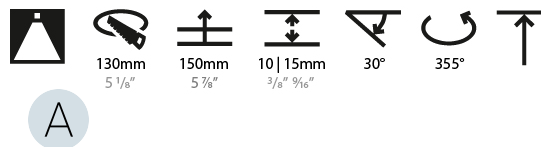

PHYSICAL

Shape: Round
Diameter (mm): 139
Diameter (in): 5 1/2
Height (mm): 137
Height (in): 5 3/8
Ceiling Thickness (mm): 10 / 12.5 / 15
Ceiling Thickness (in): 3/8 or 1/2 or 9/16
Min. Recessing Depth (mm): 150
Min. Recessing Depth (in): 5 7/8
Light Distribution: Adjustable / Downlight
Weight (kg): 0.805
Weight (lbs): 1.77
Fixture Finish: SSR / BKV / CWI / CRY / HAB / UFT / ITA / RUA / FTG / MYG / LOD / PUS / FRO / FUP / KIA / POP / BLS / SPG / MEY / GOH / GUM / CHC / COM / ABZ / JAG / OBR / MOS / ROR
Fixture Material: Aluminum Die Cast
Cut-out Measurements: 130mm / 5 1/8"

ELECTRICAL

Lamp Type: LED (Zhaga Standard)
Input Wattage (W): 13.2 / 16.5
Total Output Wattage (W): 12 / 14
Dimming: Tri-Mode (Non-Dimming and Phase Dimming (120Vac only) and 0-10V Dimming)
Driver Included: No
Driver Location: Recessed Housing
Driver Type: Constant Current - Universal
Driver Class: Class 2
Housing: See components
Input Voltage (V): 120 - 277
Constant Current (MA): 350

LED

Number of LEDs: 1
Color Temperature (°K): 2700 / 3000 / 3500 / 4000
Max. Delivered Lumen (lm): 870 / 970 / 1039 / 1060
Nominal Lumen (lm): 960 / 1070 / 1156 / 1180
CRI: >90 CRI
Efficiency (%): 0.905
Lamp Life (hrs): 50000

OPTICAL

Reflector°: 10
Optic°: Lens Pack - No Lens
Adjustability: Rotational 355°; Tilt 30°

RATINGS AND CERTIFICATIONS

Certified By: CSA Certified to UL and CSA Standards
IP rating: IP20